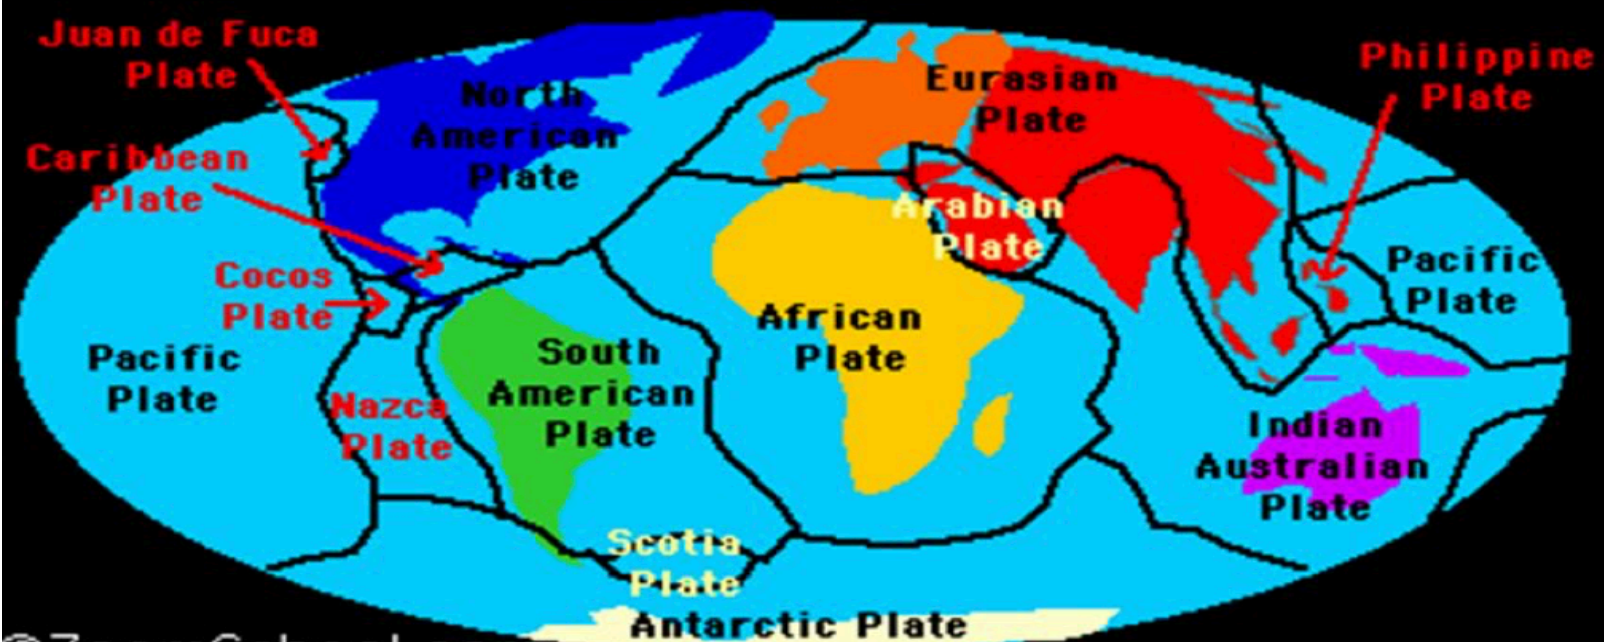

We Now Know:

- That the earth has plates, and they are moving;
- This causes great earthquakes, volcanoes, tsunamis, floods, and violent weather patterns.
- It appears that the earth's crust is crumbling beneath us.
- More earthquakes of significant values—
- Mother earth is waxing old like a garment.
  Psalms 102:25, 26
- Many Scientists are frantic to get us off this earth.

The Earth's Major Plates